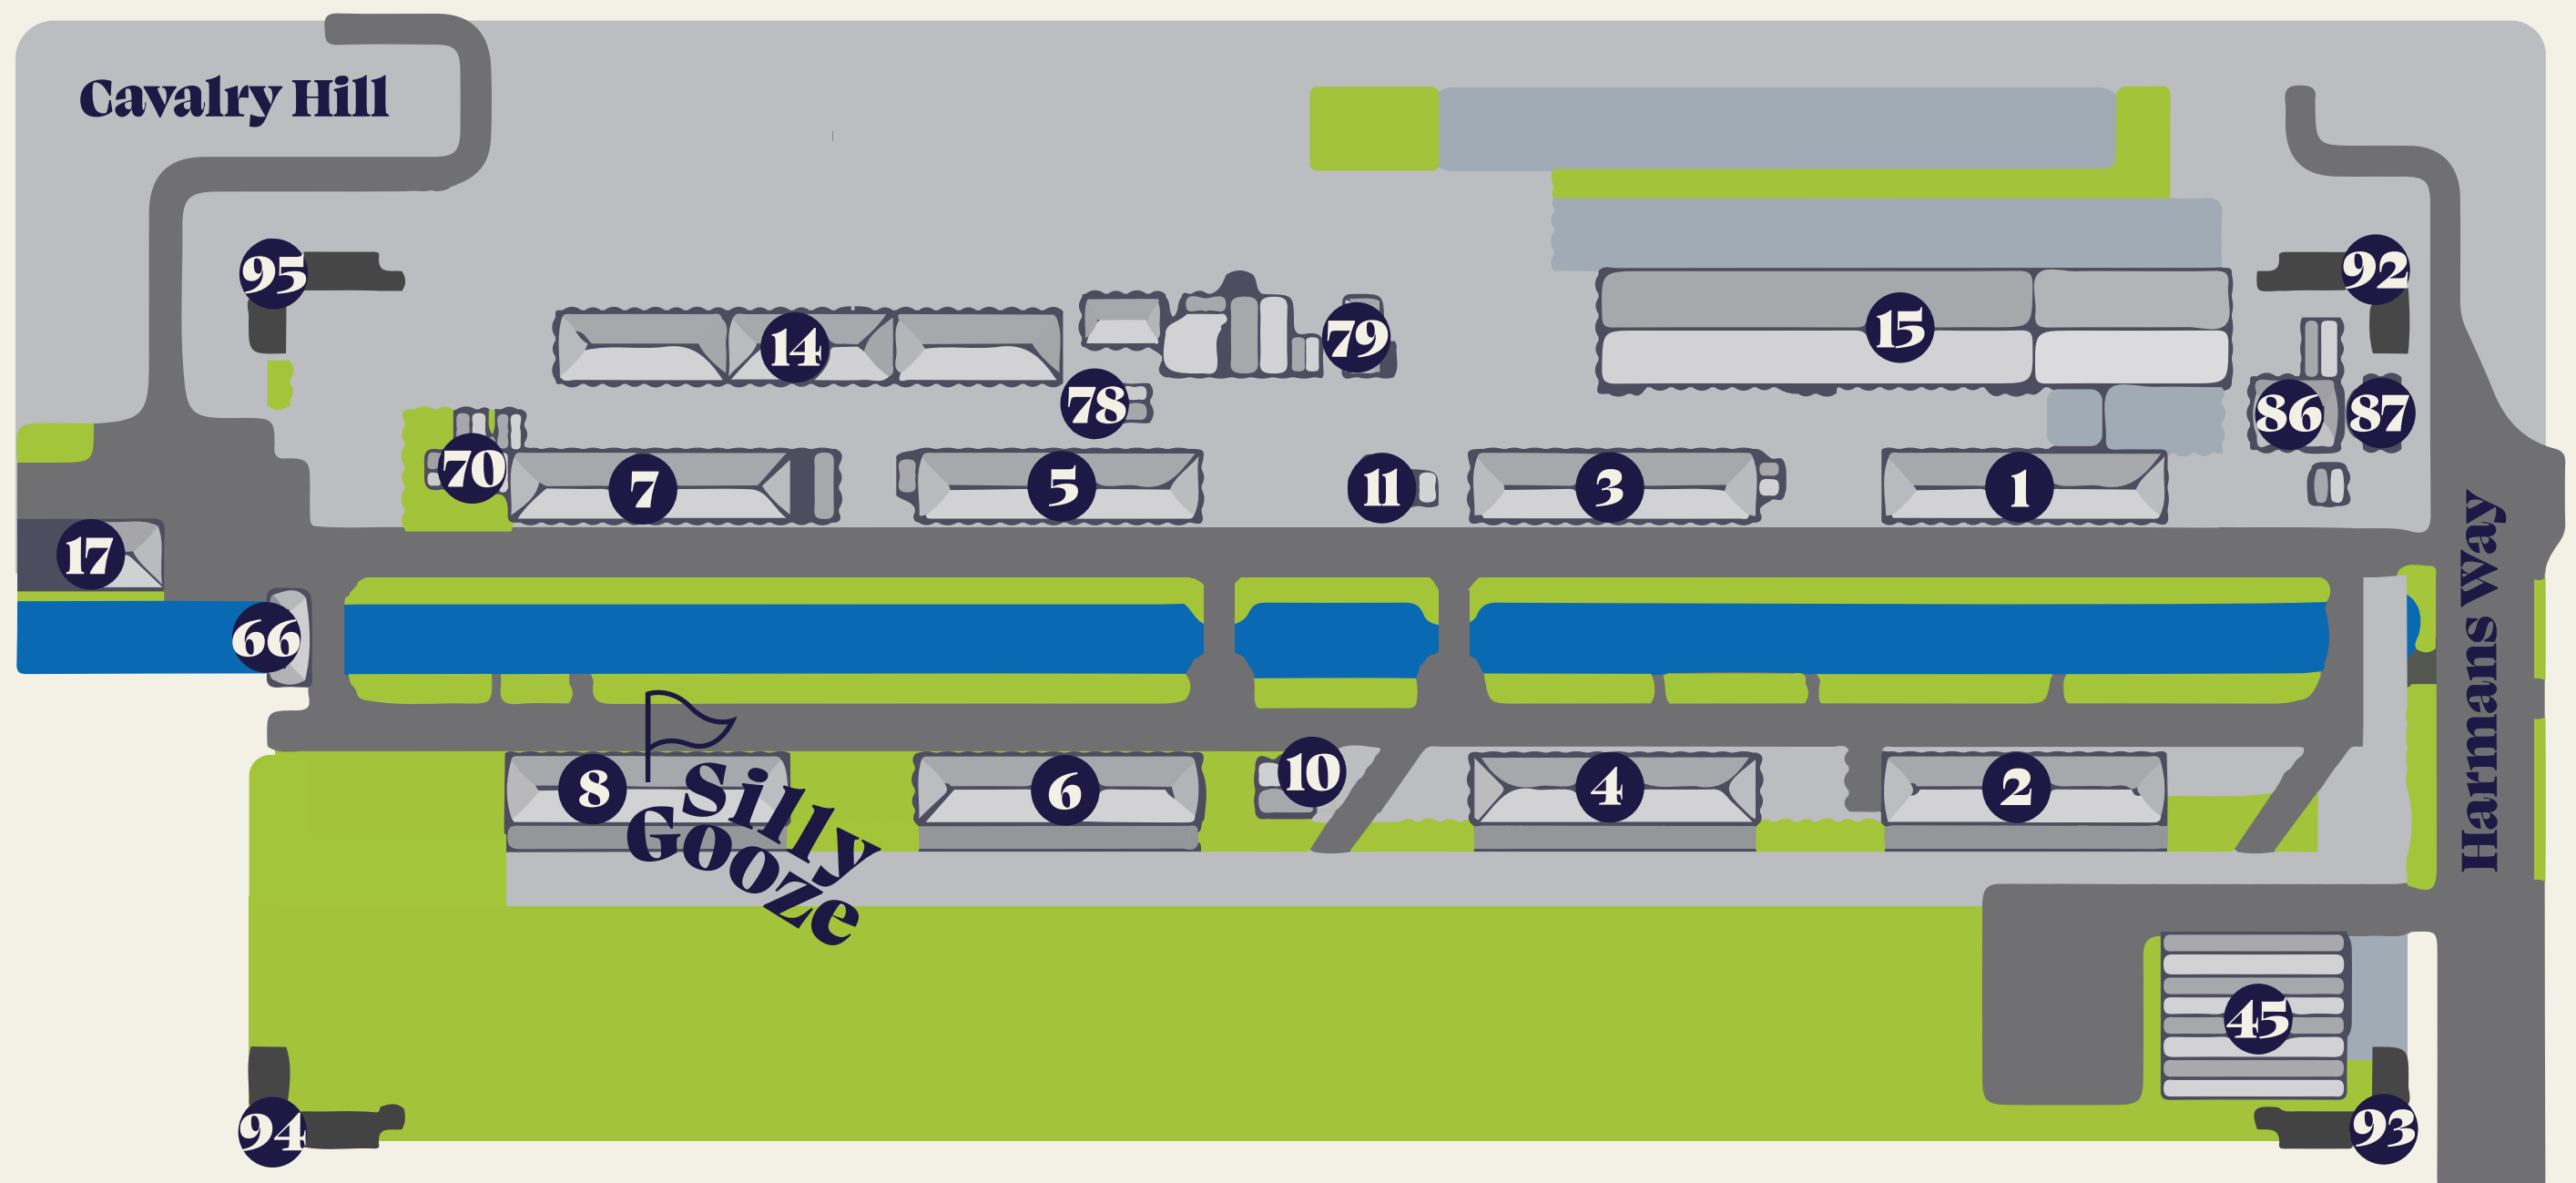

Directions

Silly Gooze Editions is located on the first floor of building 8.

Free Parking in any unallocated spaces

When Arriving via Bridge Street / Harmans Way.

- Head straight on with the canal to your left.
- Keep going until you reach the far end near building 66.
- Cross the bridge opposite building 66.
- We are in building 8, the first building on your right.

When arriving via Cavalry Hill.

- Head down the lane, past building 17.
- Slight right over the bridge opposite building 66.
- We are in Building 8 the first building on your right.

EDITIONS

01327 206420

Silly Gooze Editions

Building 8,
The Old Depot,
Bridge Street
Weedon, Northamptonshire,
NN7 4PS.

www.sillygooze.co.uk
01327 206420

We are located at The Old Depot, located within the village of Weedon Bec. Within half a mile of the A45/A5 intersection and is close to junction 16 of the M1, approximately four miles away.

Northampton town centre and station are located approximately eight miles to the east, and Daventry town centre is located six miles to the northwest. Regular bus services are available from Weedon Bec to both Daventry and Northampton. If you have a question or would like assistance, please get in touch via email or phone!